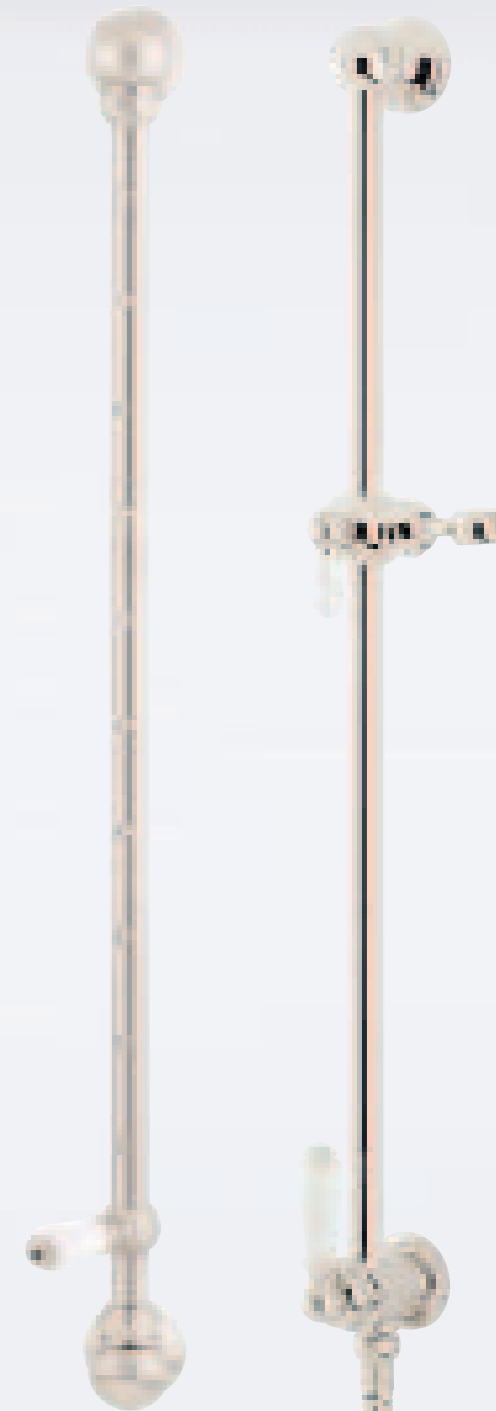

5580
Rain Bar

5535
Sliding Rail
with Shut Off