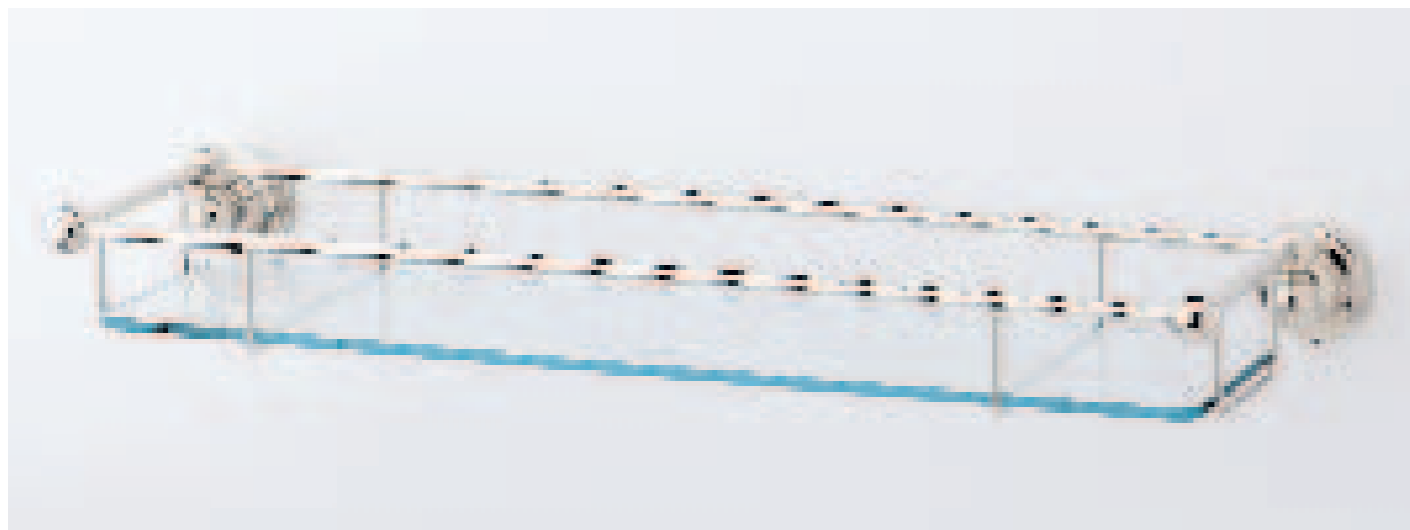

6911
610mm Grab Rail (also available in 305mm length)

Hung up

Whether you prefer to share or go solo, Perrin & Rowe robe hooks are the perfect hosts for a mass of fluffy towelling, waffle or silk.

Don't forget your toothbrush... Wall fixed and freestanding holders keep toothbrushes tucked away and our single and twin tumblers will bring a touch of elegance to your vanity area.

6961
510mm Towel Rack

6952
260mm Bottle Basket
Available in 260mm and 510mm lengths

Racks, shelves and baskets

If you're only tempted by the minimum of bathroom accessories, make one of your choices a classic glass and chrome shelf or bottle basket. Practical, yet effortlessly stylish, Perrin & Rowe racks, shelves and baskets come in a variety of widths and lengths and will lend a little luxury to any bathroom or cloakroom.