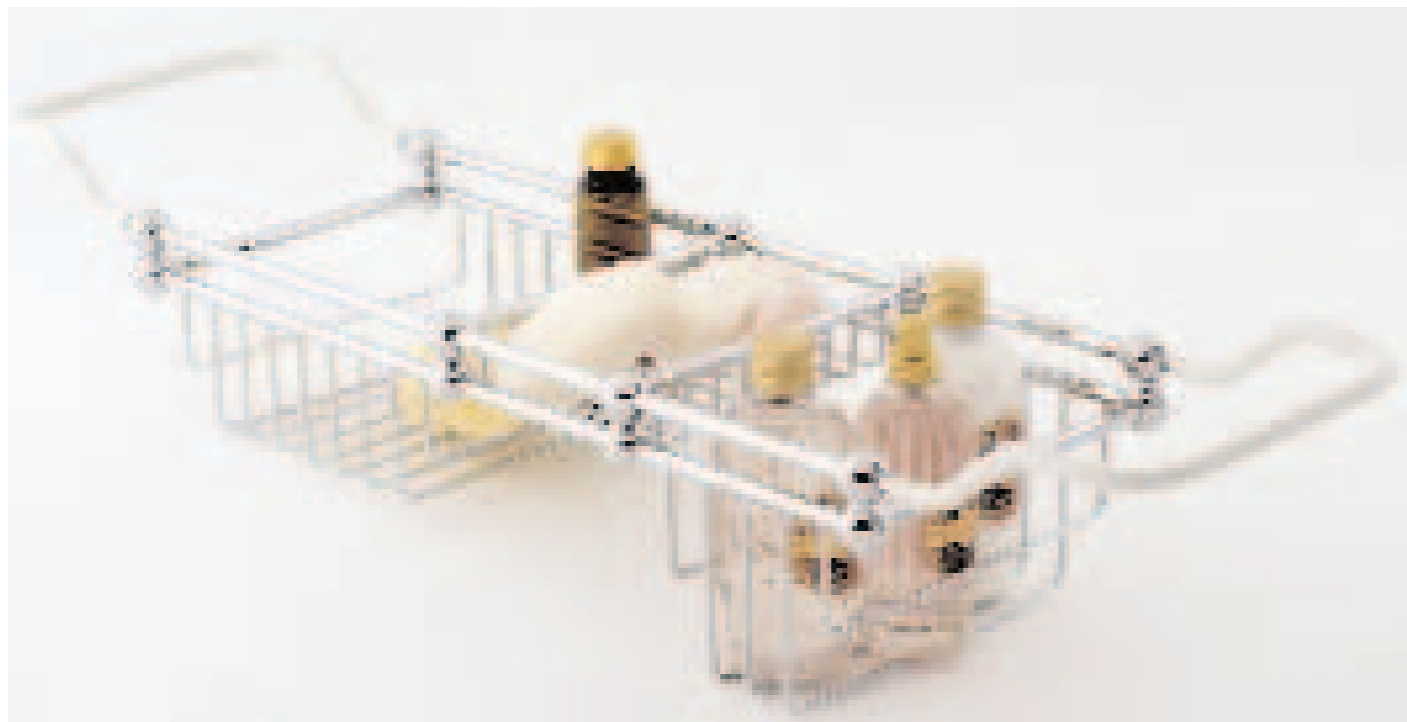

6968
Sliding Rail Soap Basket

6967
Wall Mounted Soap Basket

6928
Soap Tray

6916
Corner Basket

6910
Bath Rack

Smart space savers

Stow away pampering products in a Perrin Rowe bath rack or basket. Make the most of showering space by doubling up with a two tier design, keep gels and foams to hand with a basket that fits onto your shower's slider rail and stop soap from sliding around with a freestanding basket, complete with porcelain tray.