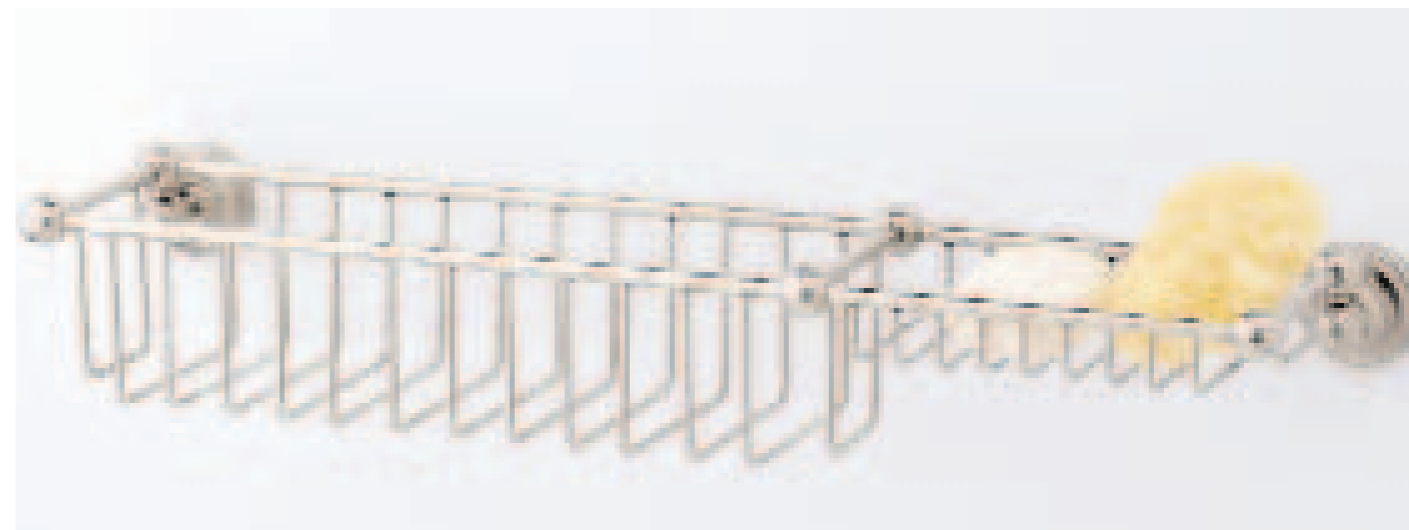

6911
610mm Grab Rail (also available in 305mm length)

Hung up

Whether you prefer to share or go solo, Perrin & Rowe robe hooks are the perfect hosts for a mass of fluffy towelling, waffle or silk.

Don't forget your toothbrush... Wall fixed and freestanding holders keep toothbrushes tucked away and our single and twin tumblers will bring a touch of elegance to your vanity area.

6961
510mm Towel Rack

6952
260mm Bottle Basket
Available in 260mm and 510mm lengths

Racks, shelves and baskets

If you're only tempted by the minimum of bathroom accessories, make one of your choices a classic glass and chrome shelf or bottle basket. Practical, yet effortlessly stylish, Perrin & Rowe racks, shelves and baskets come in a variety of widths and lengths and will lend a little luxury to any bathroom or cloakroom.

6953
510mm Glass Shelf
Available in 260mm and 510mm lengths

6962
510mm Bottle Basket & Soap Tray

6975
510mm Glass Shelf with Towel Rail

6955
510mm Sponge Basket
Available in 260mm and 510mm lengths

6935
150mm Towel Ring