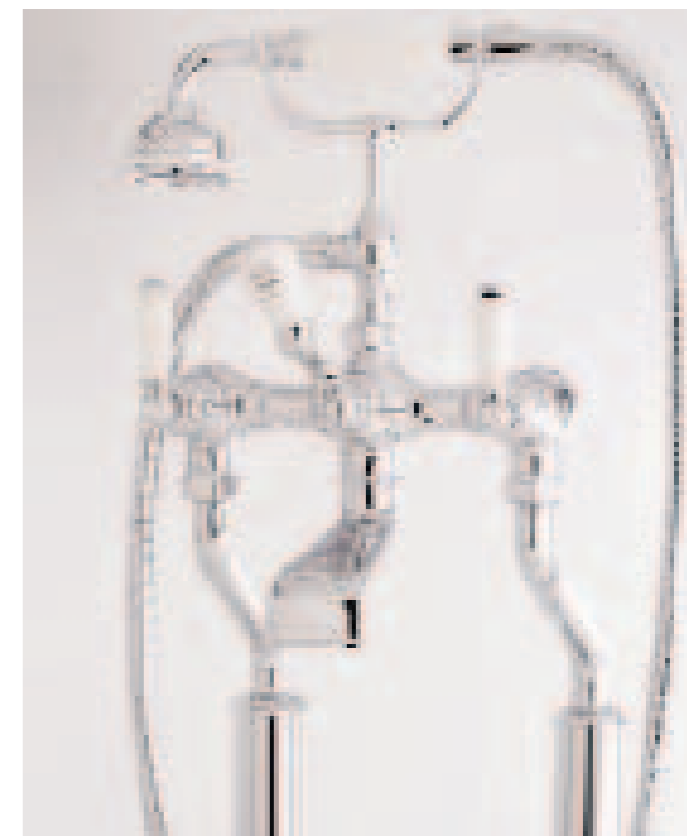

3520/1
Bath shower mixer with lever handles, extended unions, floor legs, handshower and cradle

Crosshead or Lever Handles available for all products shown.

Finishes available on entire range - chrome, nickel, pewter or gold. Combination finishes available on request.